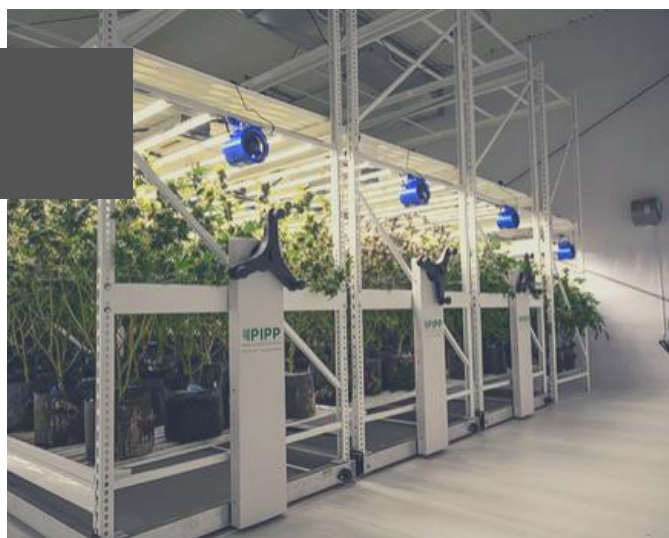

**THIN WALLED - LIGHT WEIGHT
- ONE & DONE FABRIC**

Root Pouch has developed a thin walled breathable fabric specifically for cannabis grow rooms. Half the weight and thickness, making it the lightest blend available.

Root Pouch charcoal pots, 150 g/m² one and done fabric pot for grow rooms.

TESTED

Created for, not adapted to, growing plants for human consumption.

BUSINESS

Root Pouch is the only fabric container company that is fully vertically integrated. Controlling the raw materials, manufacturing the fabrics, and sewing the pots to distribute through the industry and into the hands of the end users.

ENVIRONMENT

Root Pouch is made of recycled plastic water bottles and natural fibers.

Root Pouch has removed an average of 1000 metric tons of water bottles per year.